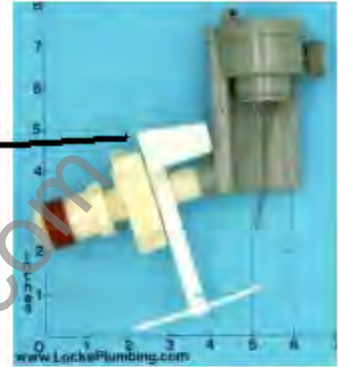

American Standard

**Luxor One Piece Toilet
MODEL NUMBER**

2003 Ventaway

Fill Valve

Vent-Away

Paddle

Backflow

Flush Valve

Bolt Caps (select color)	34783-XXX
Backflow Preventer	738051-0070A
Fill Valve	47135-0070A
Vent-Away Assembly	738049-0070A
Trip Lever Chrome	33628-0020A
Flush Valve	47049-0700
Seat	LC212
Paddle For Backflow	33409-0070A