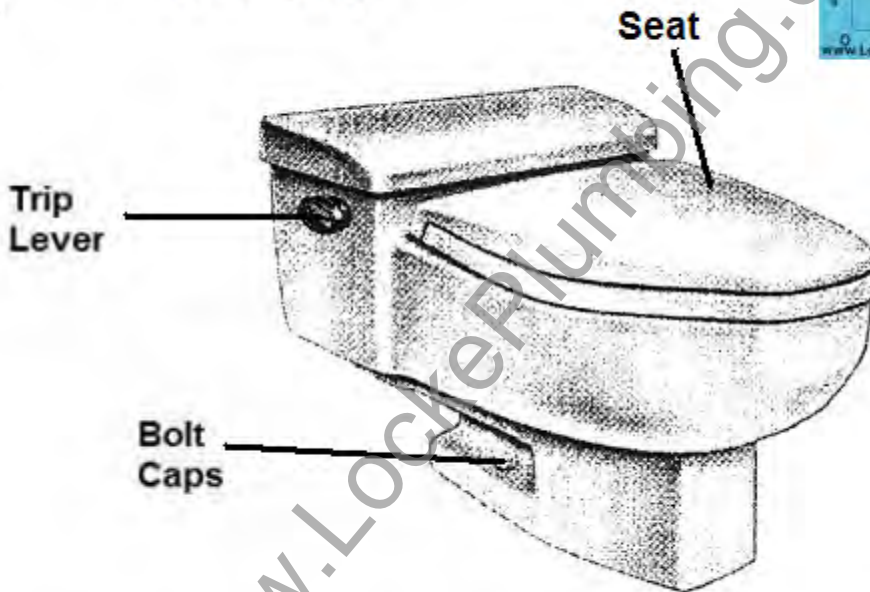

American Standard

**Luxor One Piece Toilet
MODEL NUMBER**

2003 Ventaway

Fill Valve

Vent-Away

Paddle

Backflow

Flush Valve

Bolt Caps (select color)	34783-XXX
Backflow Preventer	738051-0070A
Fill Valve	47135-0070A
Vent-Away Assembly	738049-0070A
Trip Lever Chrome	33628-0020A
Flush Valve	47049-0700
Seat	LC212
Paddle For Backflow	33409-0070A